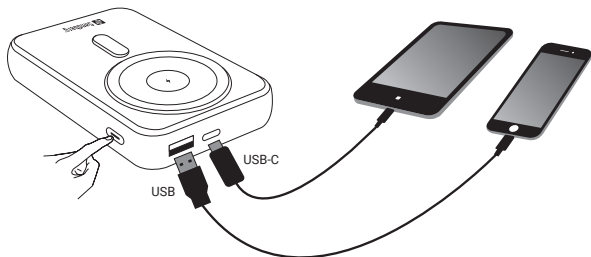

 Sandberg®

Mag Wireless Powerbank 10000

Quick guide

420-94

www.sandberg.world

Charge Powerbank

Charge by USB-C

Charge devices by cable

5
Years
Warranty

**Mag Wireless
Powerbank 10000**

Capacity: 10000 mAh (38.5 Wh)

USB-C Input: 5V/3A, 9V/2A PD (18W max)

USB-C Output: 5V/3A, 9V/2.22A, 12V/1.67A (20W max)

USB-A Output: 5V/3A, 10V/2.25A, 12V/1.5A (22.5 max)