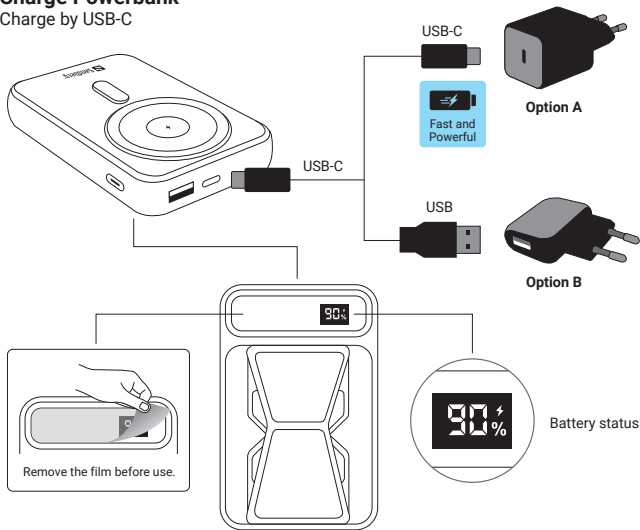

 Sandberg®

Mag Wireless Powerbank 10000

Quick guide

420-94

www.sandberg.world

Charge Powerbank

Charge by USB-C

Charge devices by cable

5
Years
Warranty

**Mag Wireless
Powerbank 10000**

Capacity: 10000 mAh (38.5 Wh)

USB-C Input: 5V/3A, 9V/2A PD (18W max)

USB-C Output: 5V/3A, 9V/2.22A, 12V/1.67A (20W max)

USB-A Output: 5V/3A, 10V/2.25A, 12V/1.5A (22.5 max)