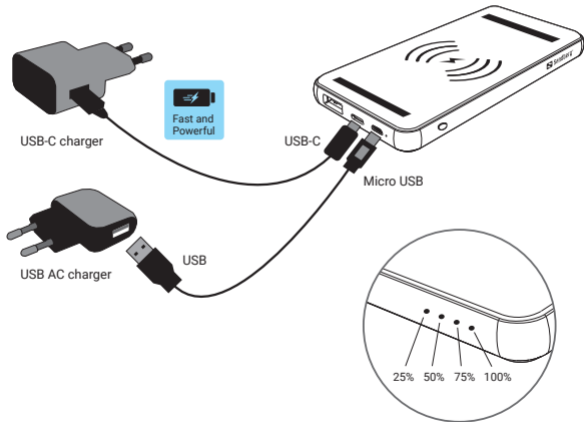

 Sandberg®

Powerbank 10000 PD20W+Wireless

Quick guide

420-61

Double
Quality
Tested

www.sandberg.world

Charge Powerbank

Charge by USB-C or Micro USB