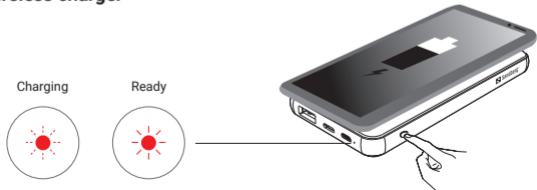

Wireless charger