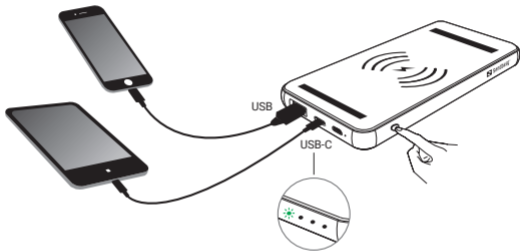

Charge devices