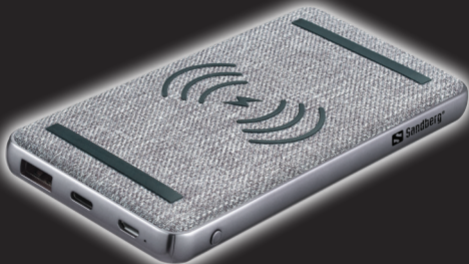

 Sandberg®

Powerbank 10000 PD20W+Wireless

Quick guide

420-61

Double
Quality
Tested

www.sandberg.world

Charge Powerbank

Charge by USB-C or Micro USB